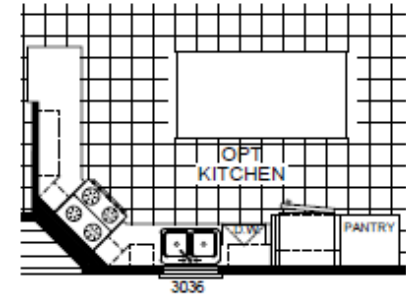

PMC 925

1674 SQ FT

view our display models at 4384 E Interstate 30, Rockwall, Texas 75087

1-877-219-4059 or 972-771-2176

[www.RecreationalResortCottages.com](http://www.RecreationalResortCottages.com)

MHDRET00036207/IHB1526