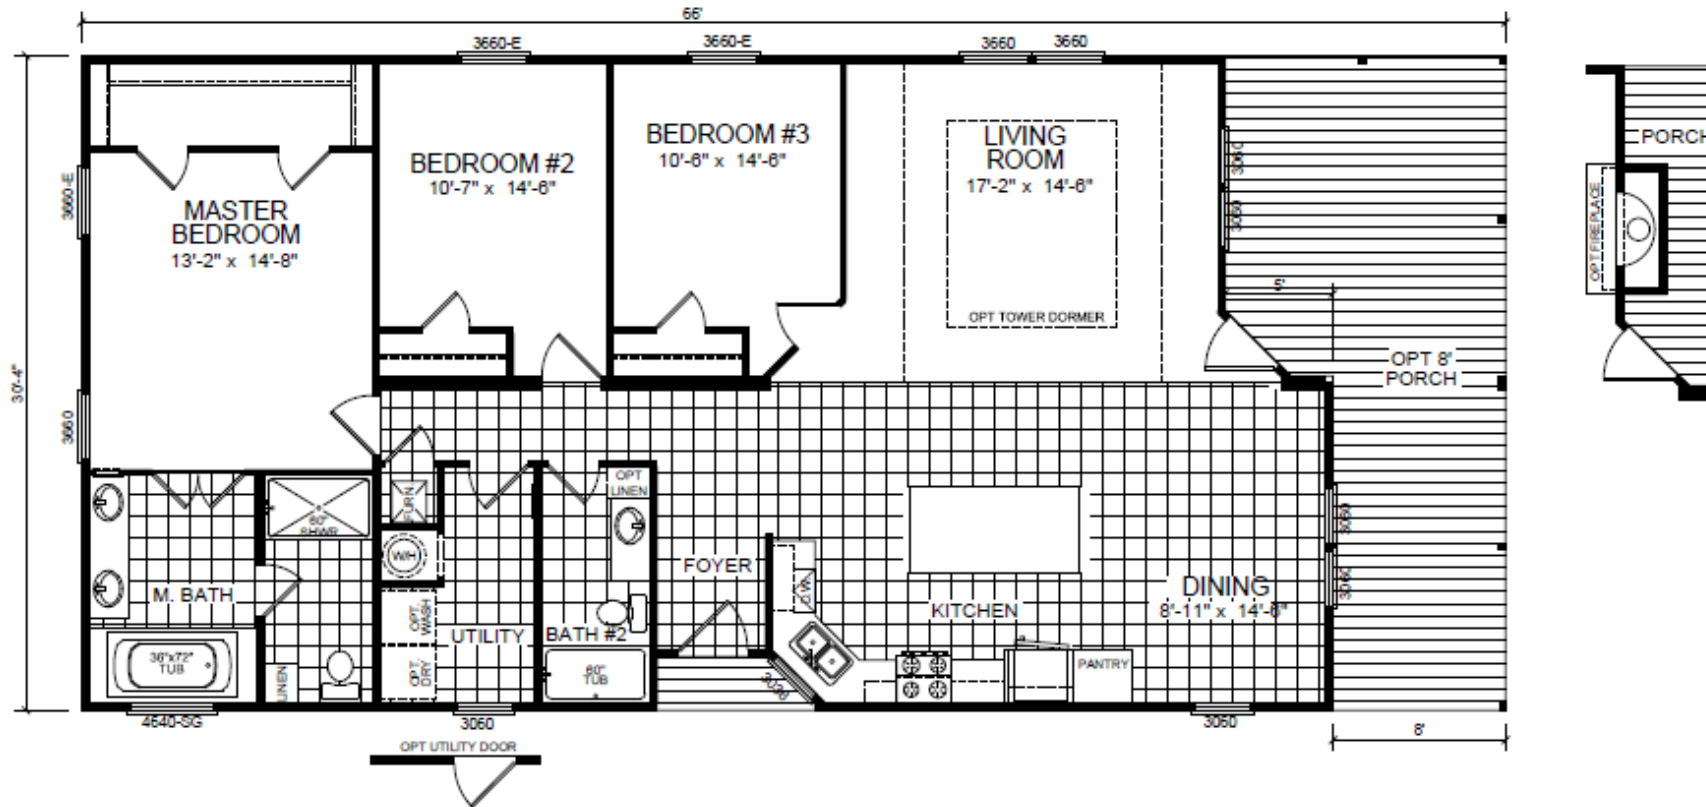

PMC 925

1674 SQ FT

view our display models at 4384 E Interstate 30, Rockwall, Texas 75087

1-877-219-4059 or 972-771-2176

[www.RecreationalResortCottages.com](http://www.RecreationalResortCottages.com)

MHDRET00036207/IHB1526