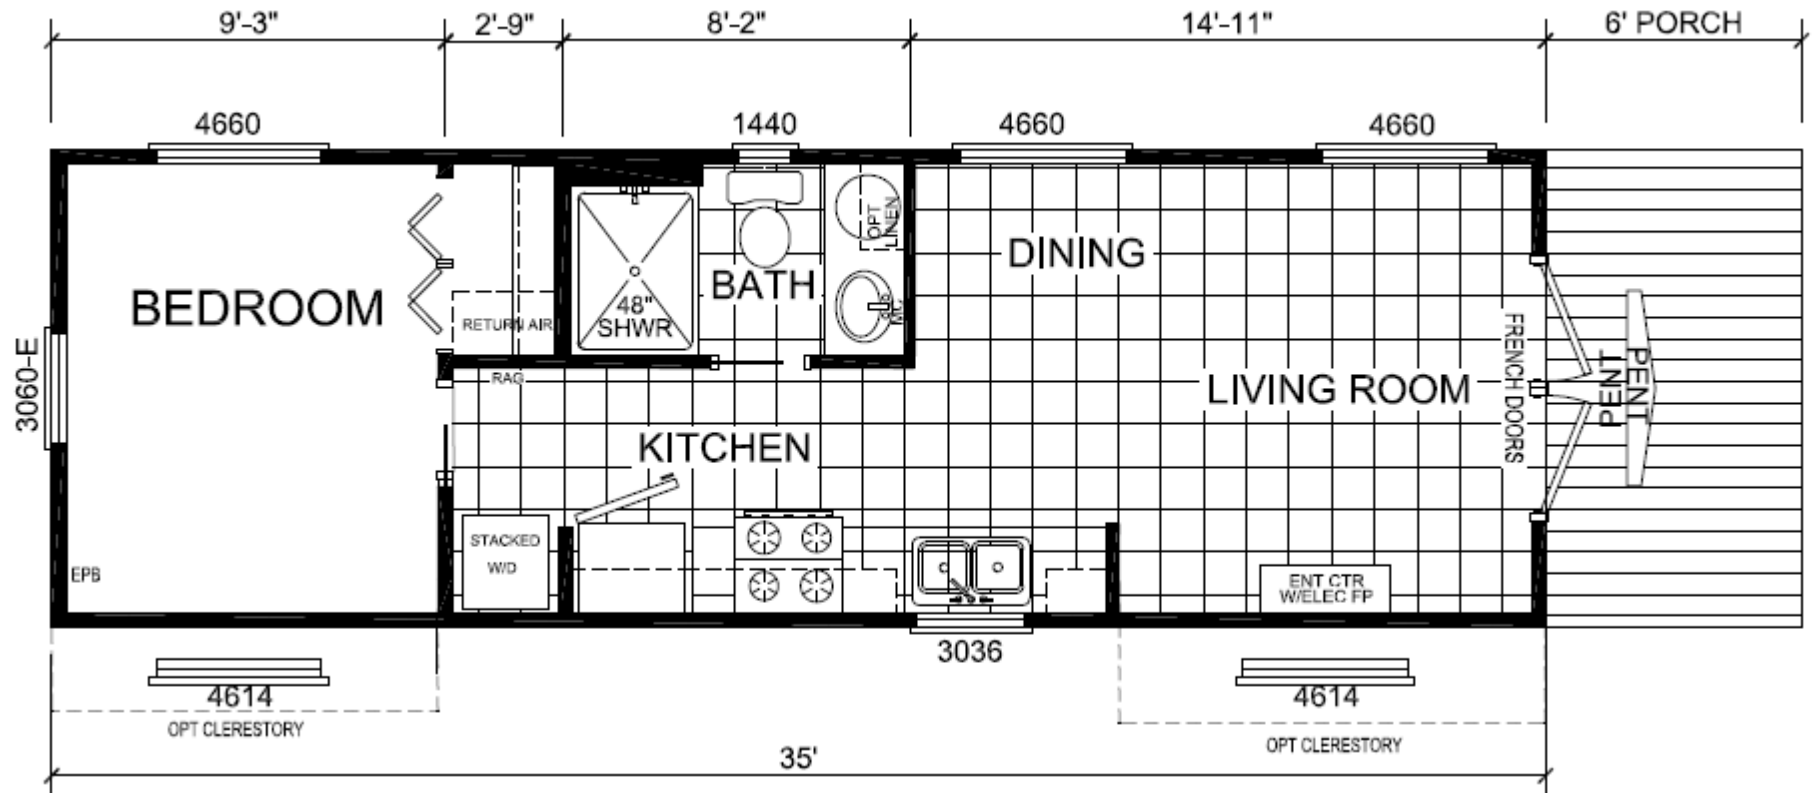

Modish 501

399 SQ FT

view our display models at 4384 E Interstate 30, Rockwall, Texas 75087

1-877-219-4059 or 972-771-2176

www.RecreationalResortCottages.com

MHDRET00036207/IHB1526