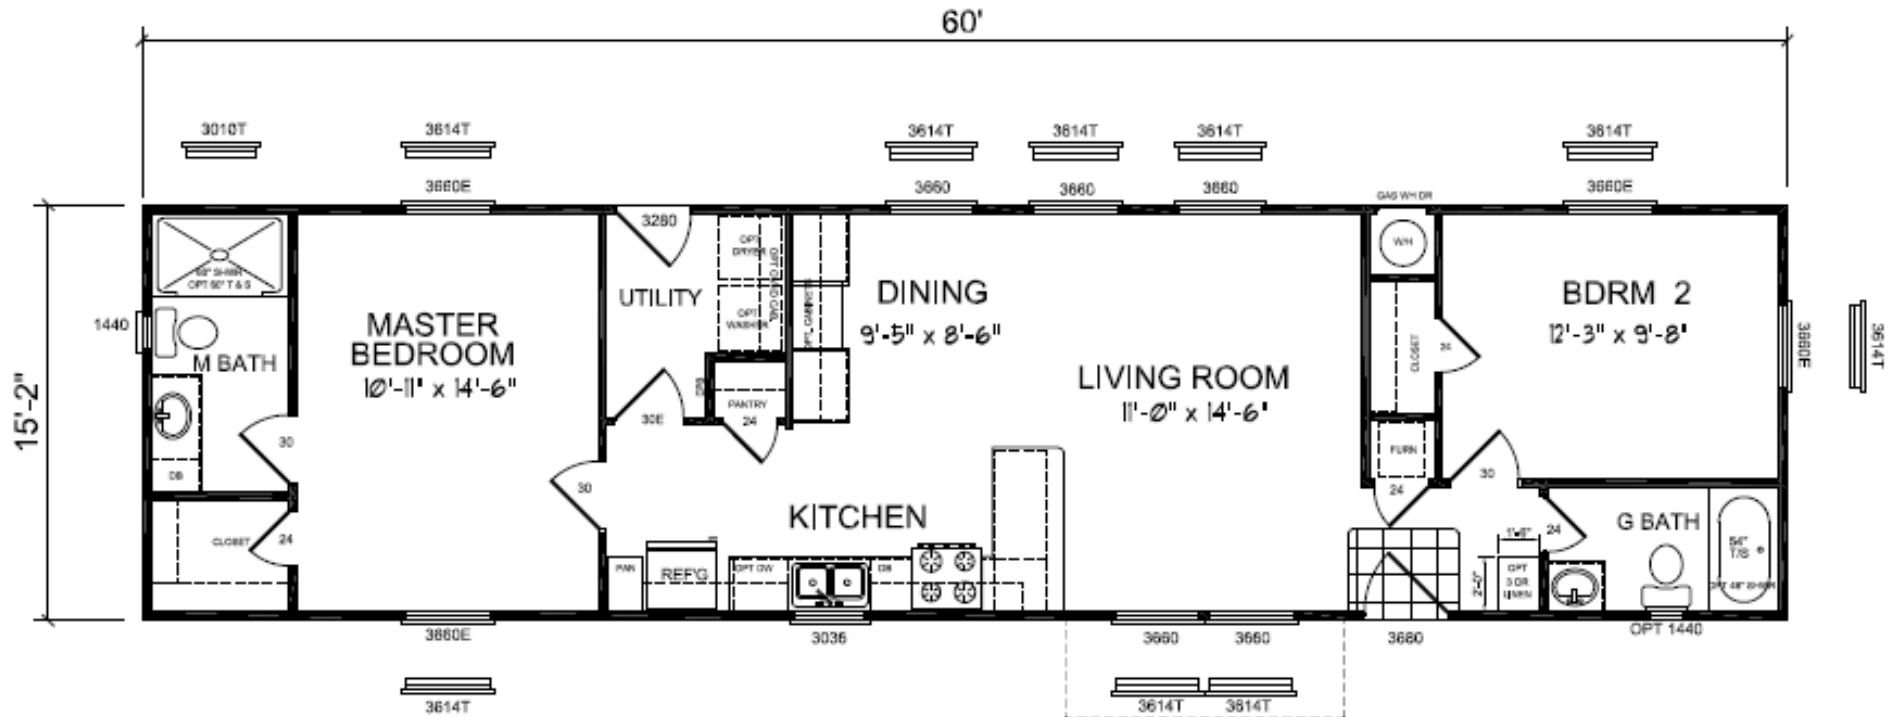

CS-1260

910 SQ FT

view our display models at 4384 E Interstate 30, Rockwall, Texas 75087

1-877-219-4059 or 972-771-2176

www.RecreationalResortCottages.com

MHDRET00036207/IHB1526