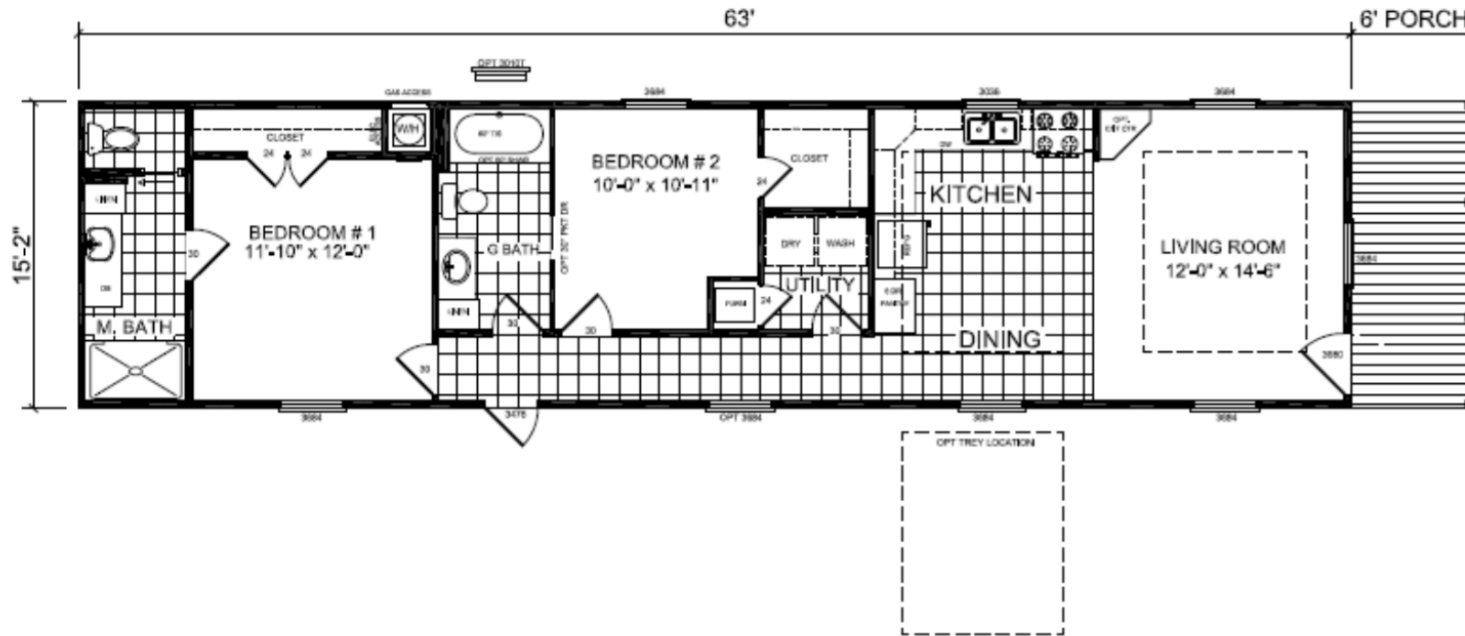

Classic 1223

955 SQ FT

view our display models at 4384 E Interstate 30, Rockwall, Texas 75087

1-877-219-4059 or 972-771-2176

www.RecreationalResortCottages.com

MHDRET00036207/IHB1526