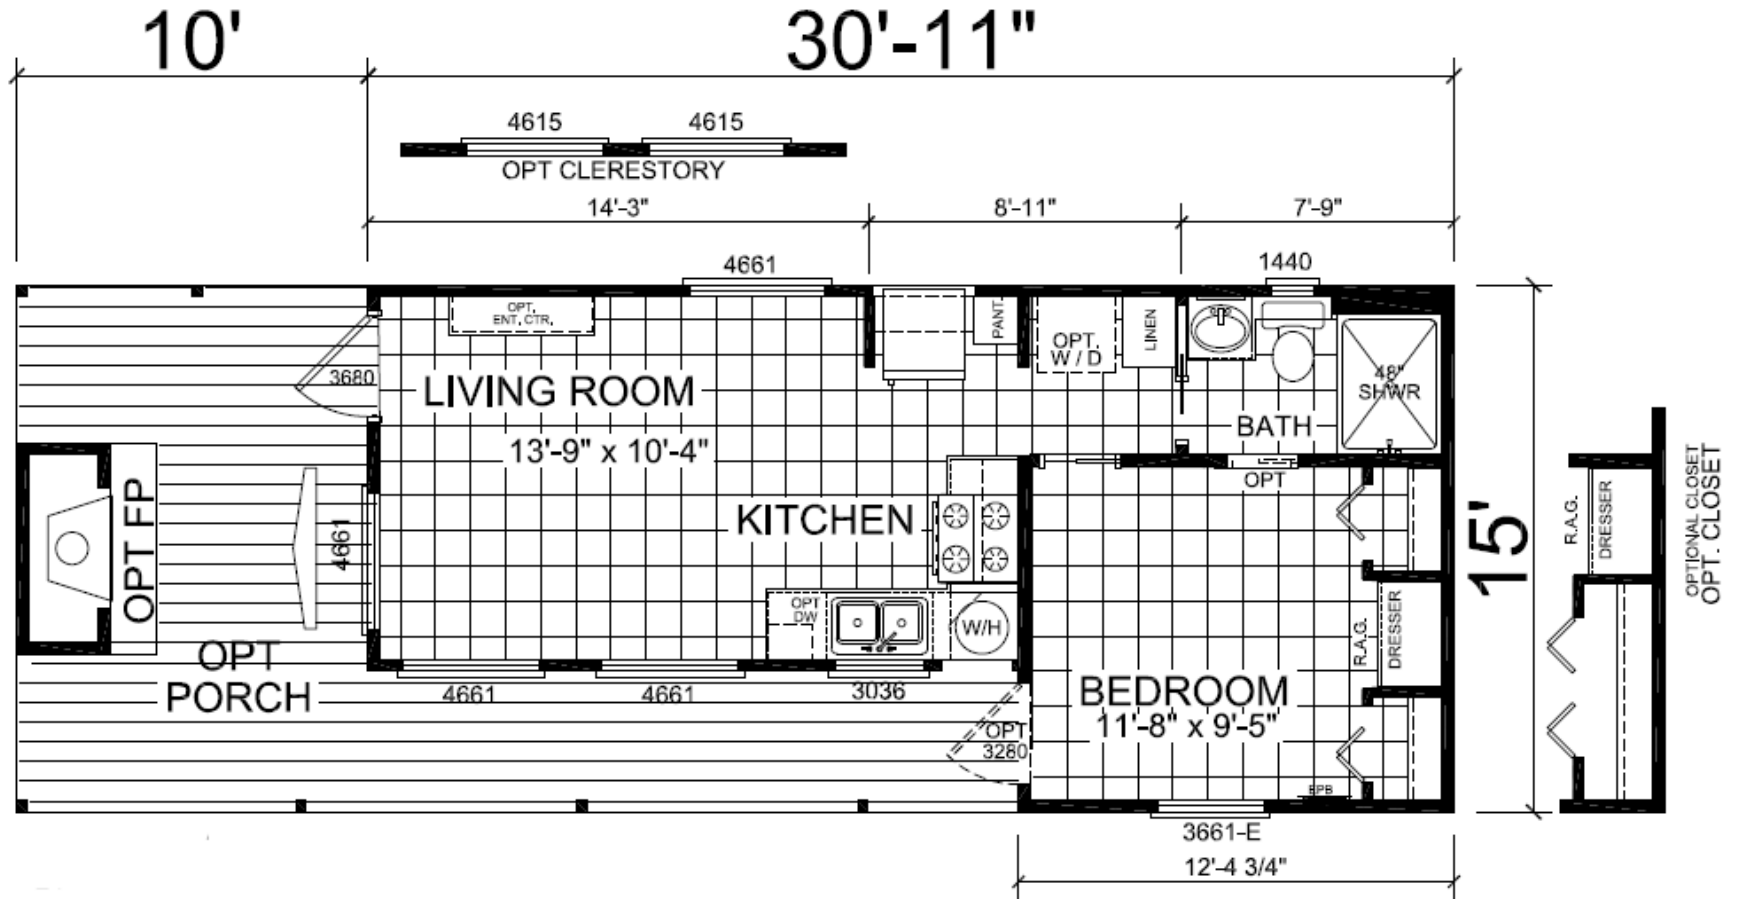

# APH 516

399 SQFT

view our display models at 4384 E Interstate 30, Rockwall, Texas 75087

1-877-219-4059 or 972-771-2176

[www.CabinSupercenter.com](http://www.CabinSupercenter.com)

[www.ParkModelSupercenter.com](http://www.ParkModelSupercenter.com)