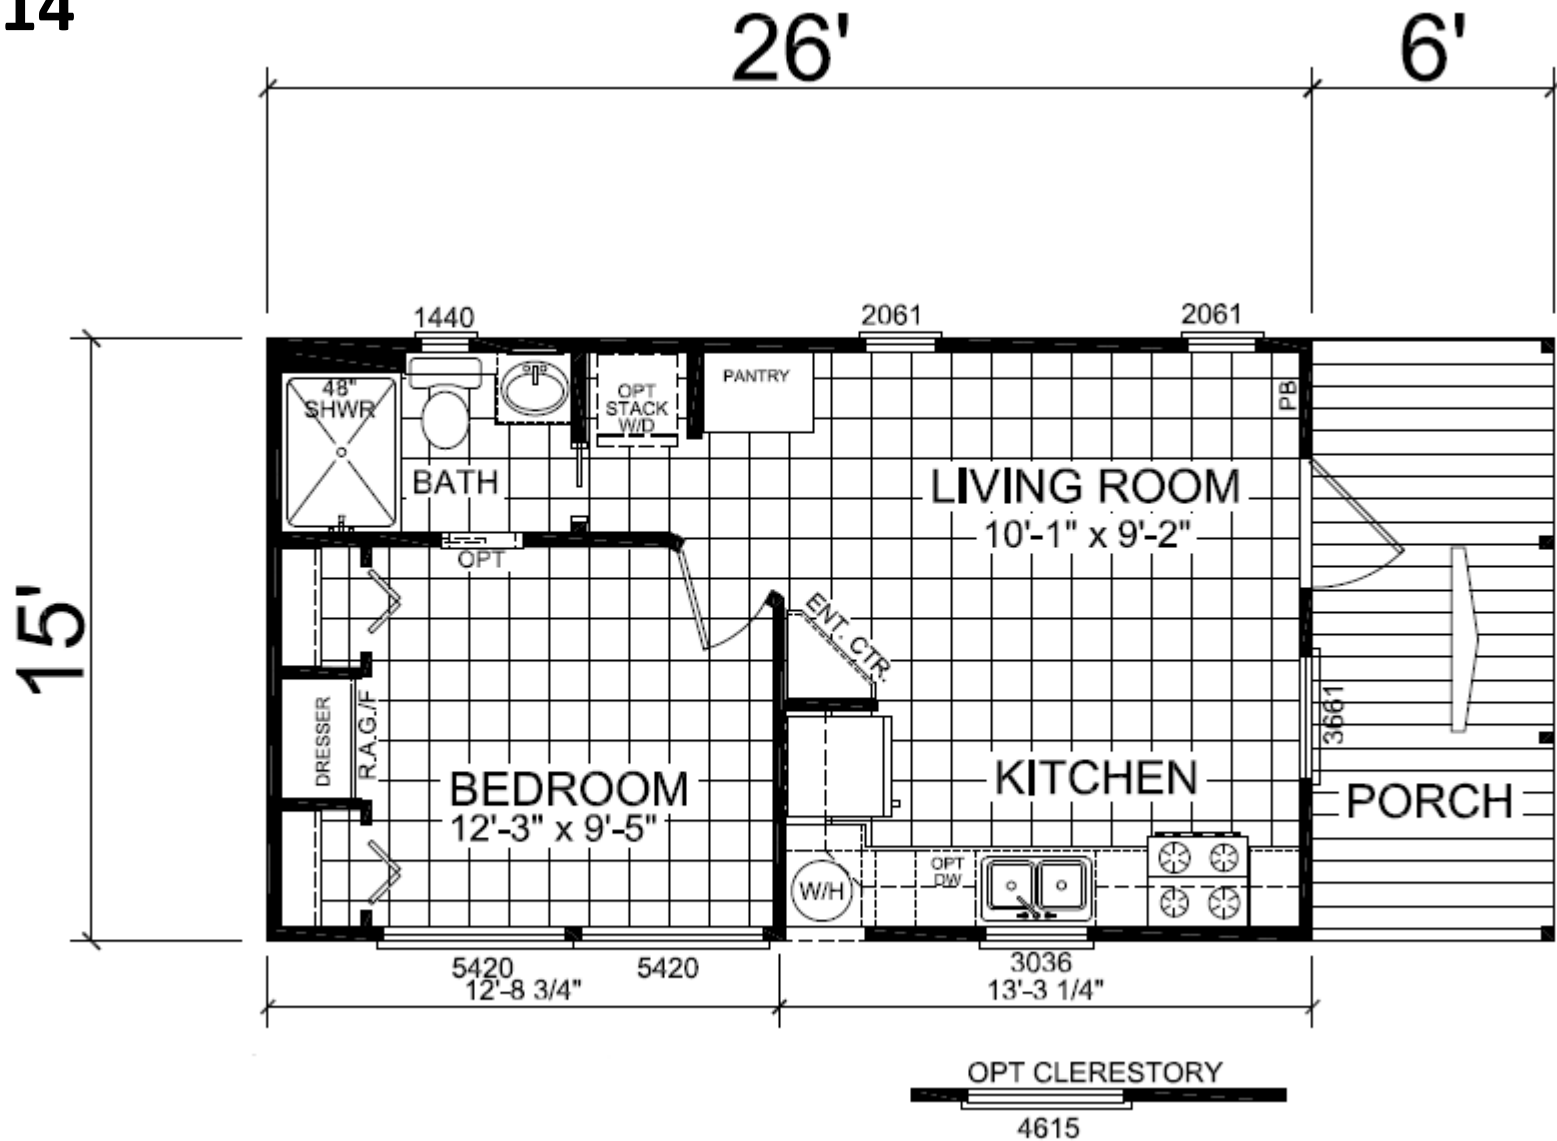

# APH 514

399 SQFT

view our display models at 4384 E Interstate 30, Rockwall, Texas 75087

1-877-219-4059 or 972-771-2176

[www.CabinSupercenter.com](http://www.CabinSupercenter.com)

[www.ParkModelSupercenter.com](http://www.ParkModelSupercenter.com)