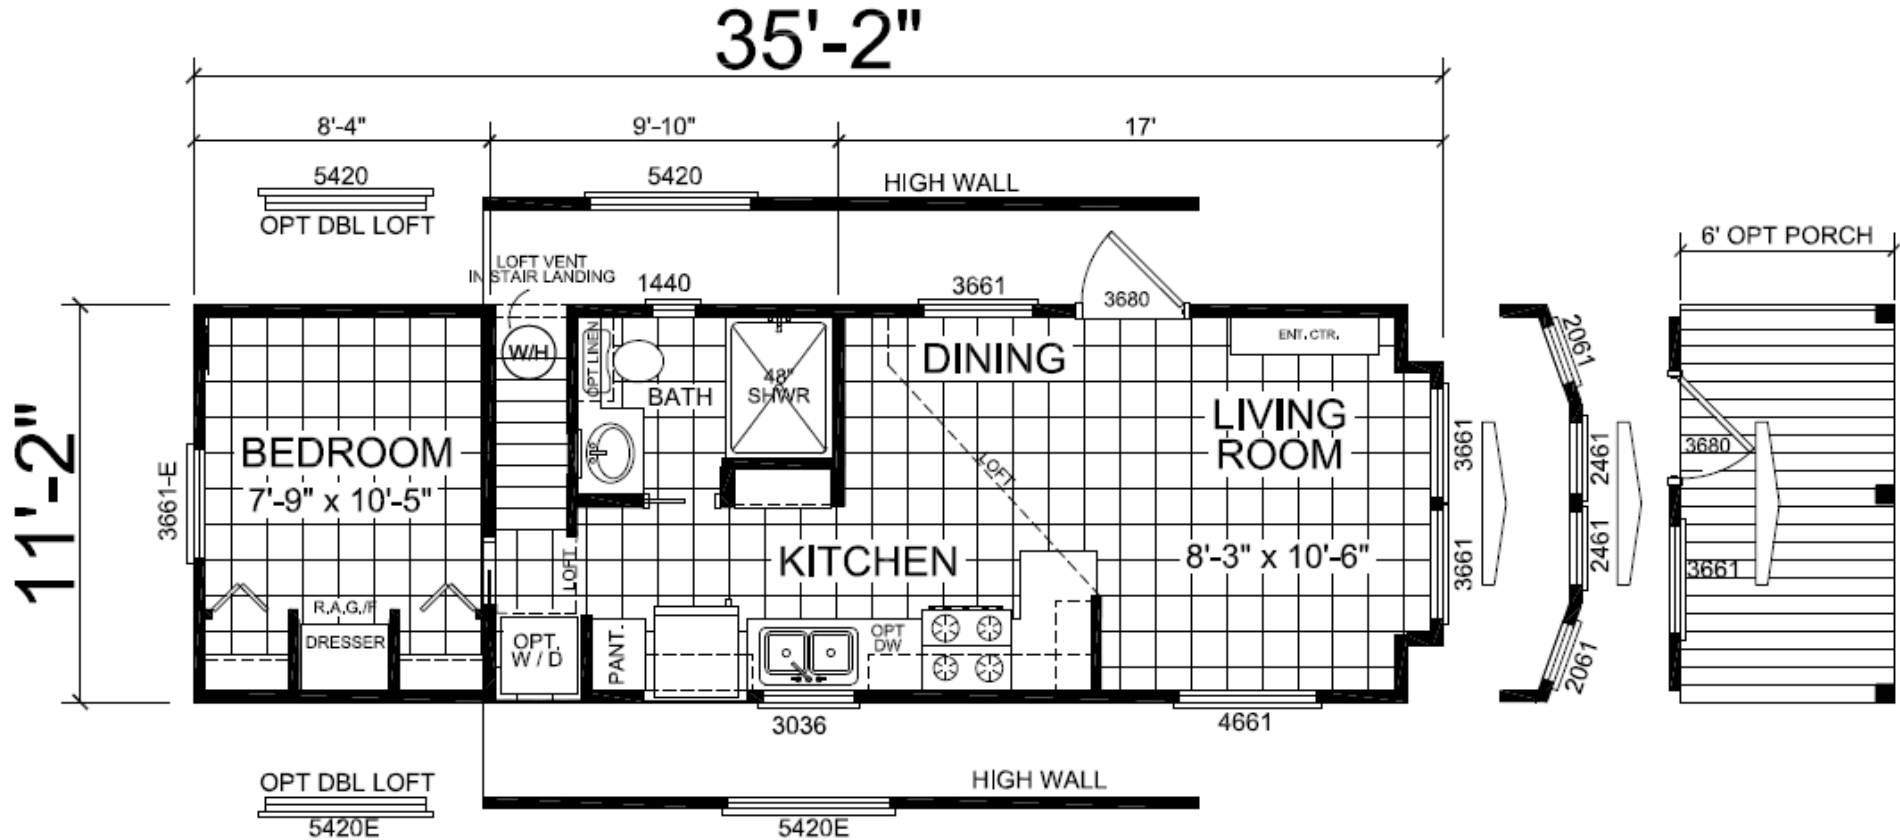

APH 506-A SL

399 SQFT

view our display models at 4384 E Interstate 30, Rockwall, Texas 75087

1-877-219-4059 or 972-771-2176

www.CabinSupercenter.com

www.ParkModelSupercenter.com

MHDRET00036207/IHB1526