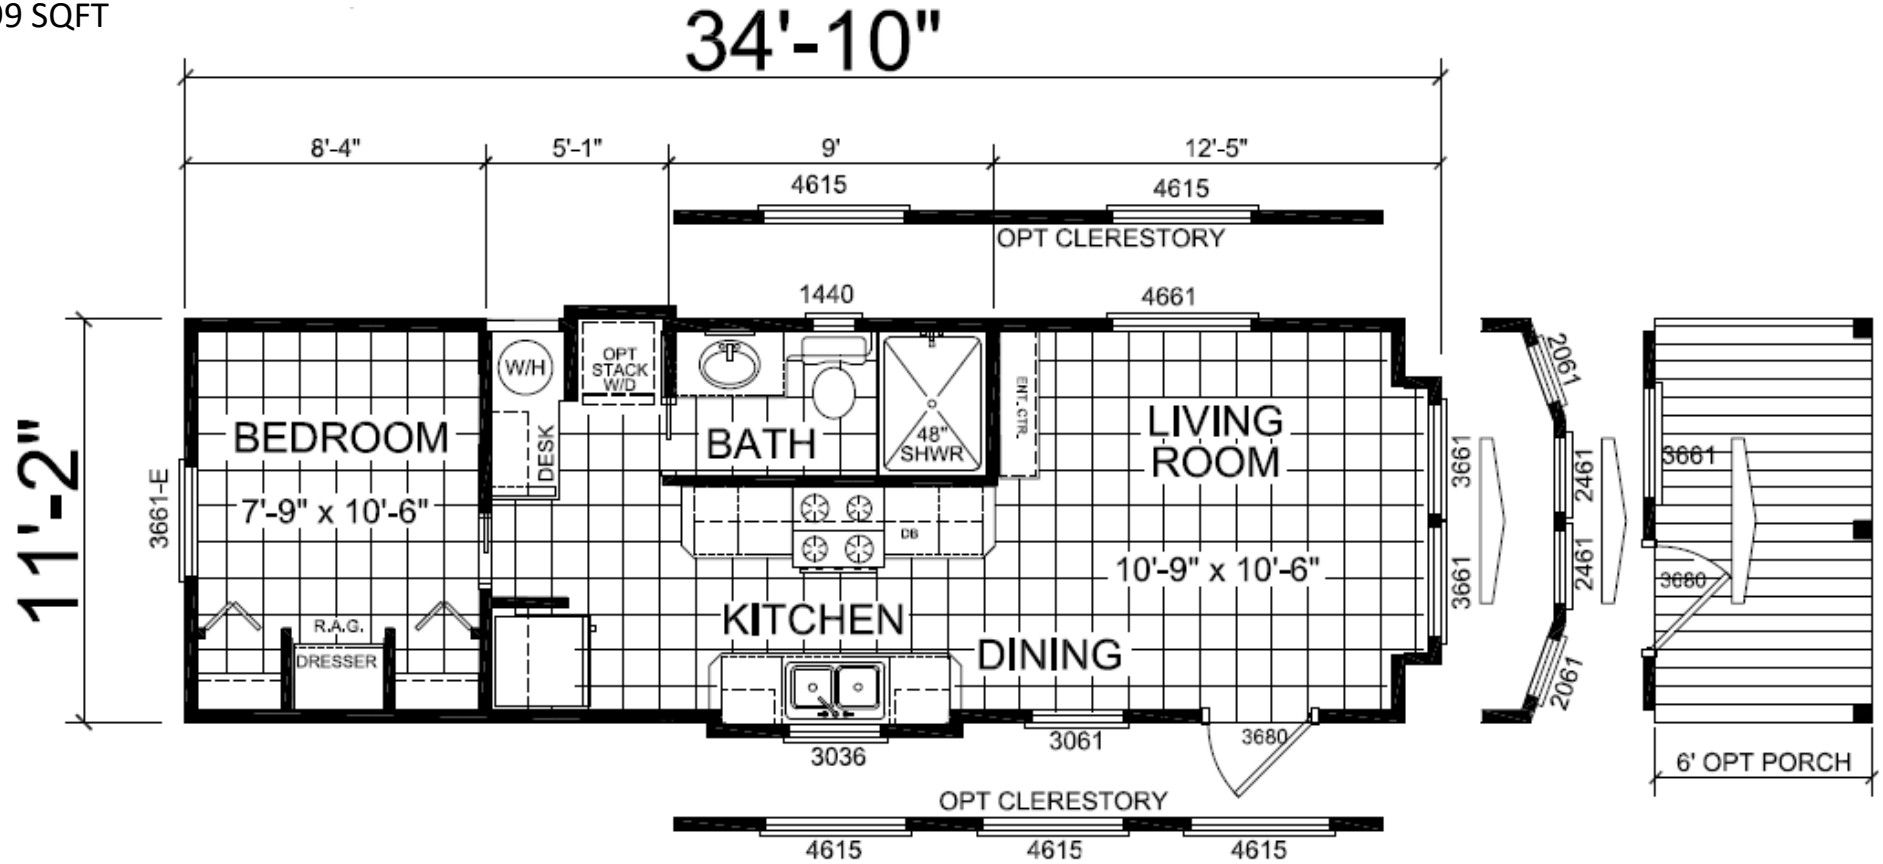

APH 505

399 SQFT

view our display models at 4384 E Interstate 30, Rockwall, Texas 75087

1-877-219-4059 or 972-771-2176

www.CabinSupercenter.com

www.ParkModelSupercenter.com

MHDRET00036207/IHB1526