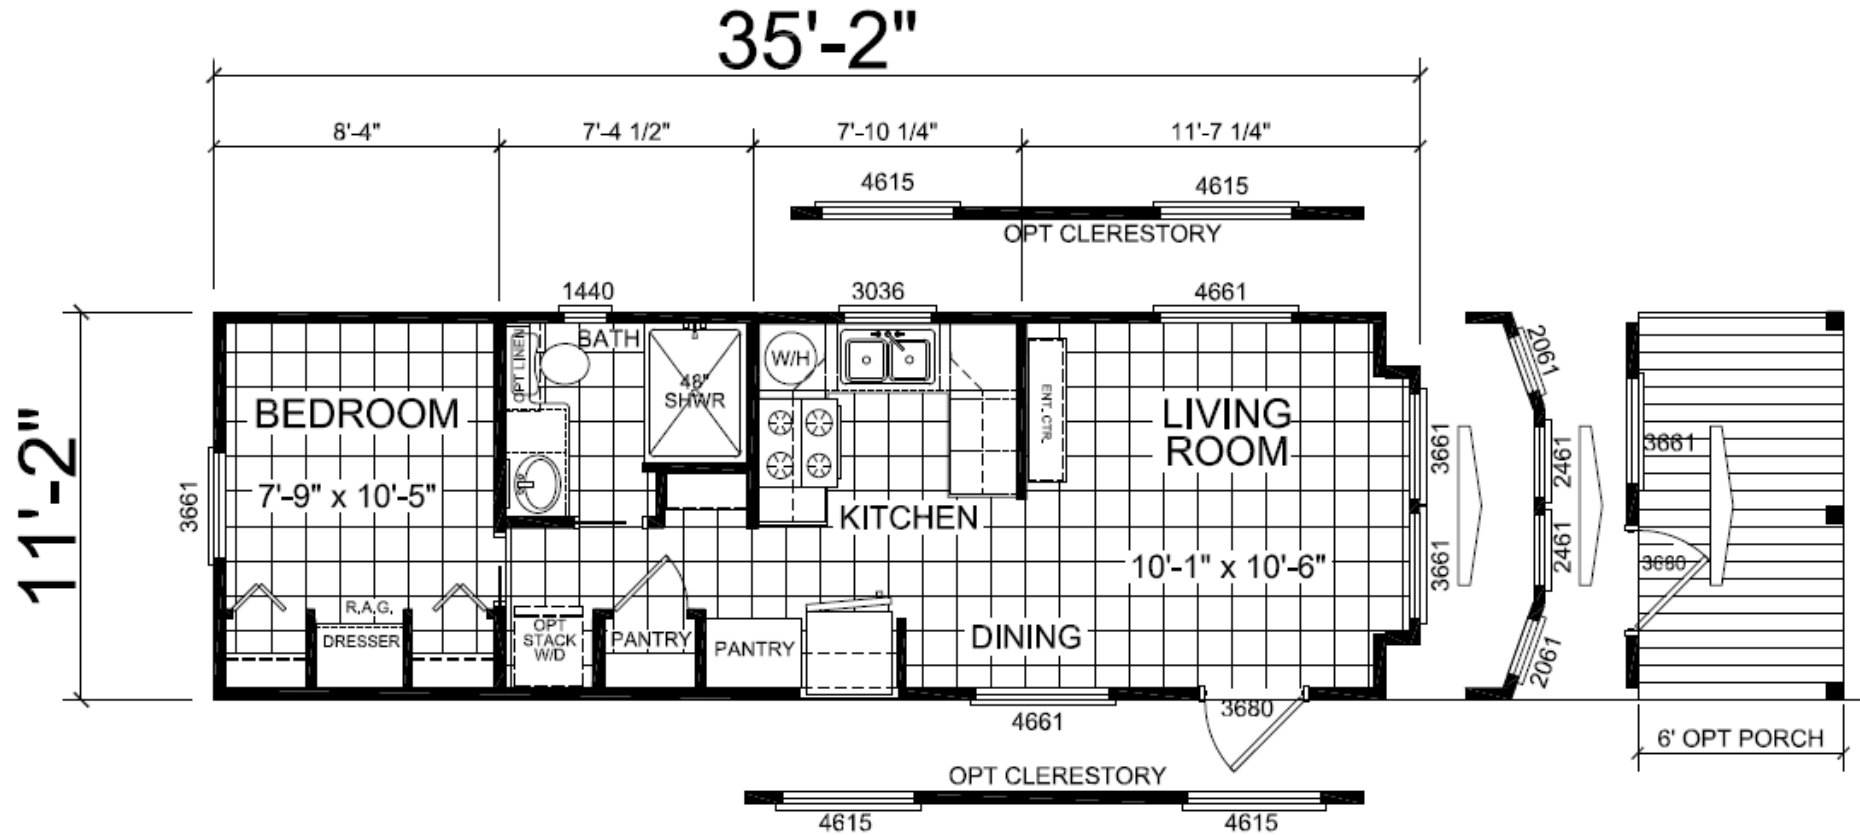

APH 504

399 SQFT

view our display models at 4384 E Interstate 30, Rockwall, Texas 75087

1-877-219-4059 or 972-771-2176

www.CabinSupercenter.com

www.ParkModelSupercenter.com

MHDRET00036207/IHB1526