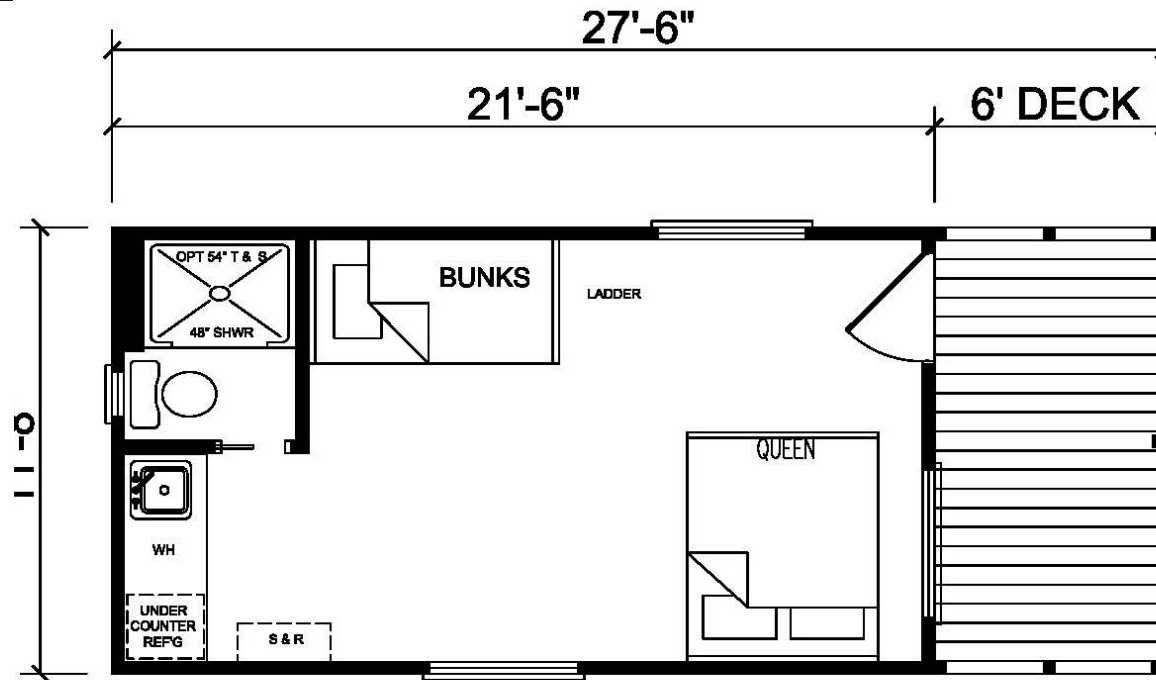

APH 412

399 SQ FT

APH-412-CAMPGROUND SPECIAL

262 SQ. FT. W/ LOG

1-877-219-4059 or 972-771-2176

4384 E Interstate 30, Rockwall, Texas 75087—email us at sales@athensparkhomes.net

RBI# MHDRET00036207