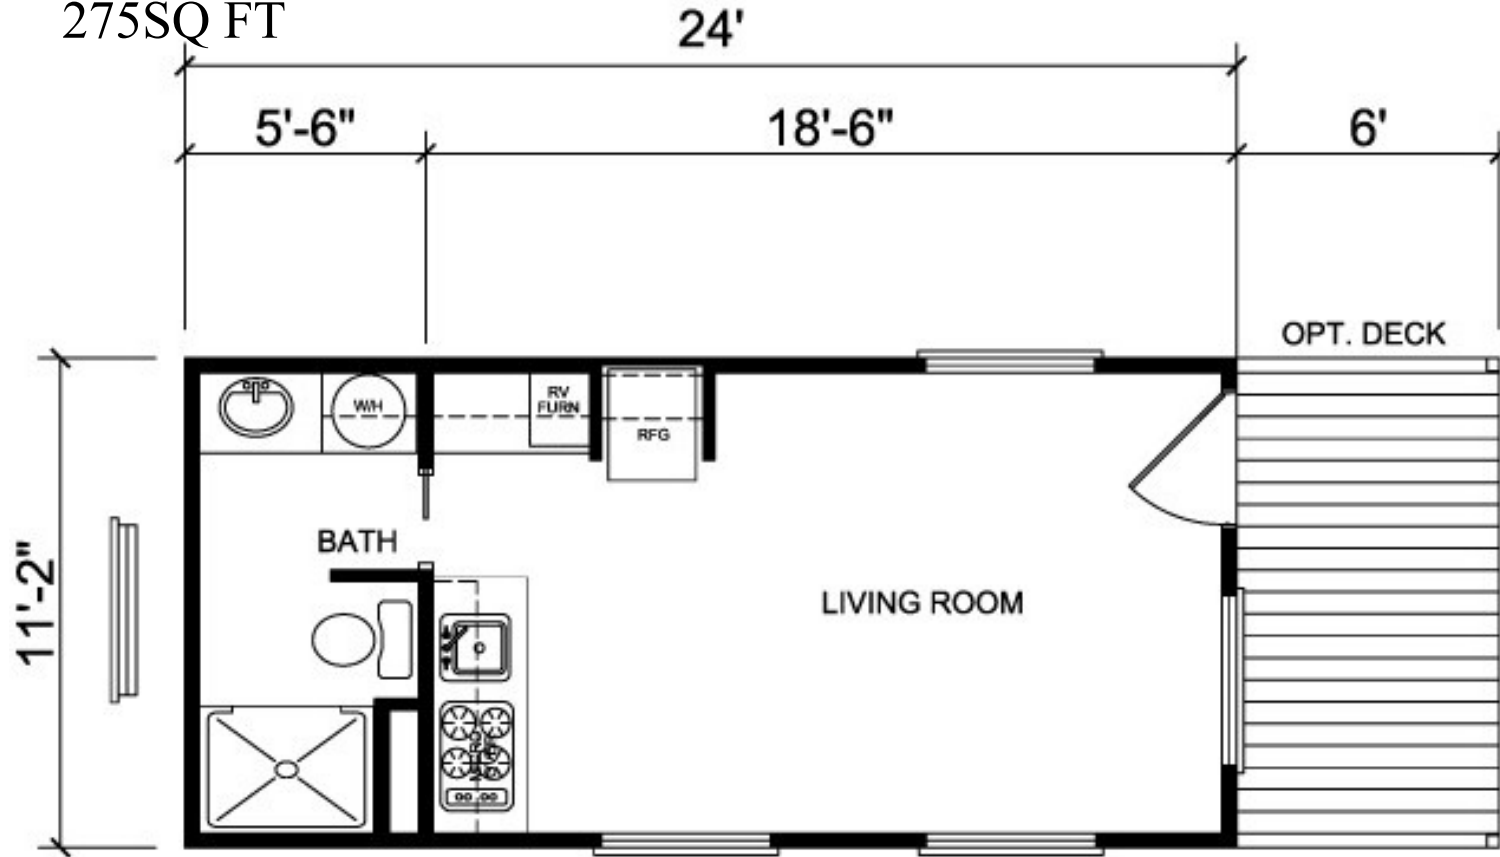

APH 409C
275SQ FT

1-877-219-4059 or 972-771-2176

4384 E Interstate 30, Rockwall, Texas 75087—email us at sales@athensparkhomes.net

RBI# MHDRET00036207