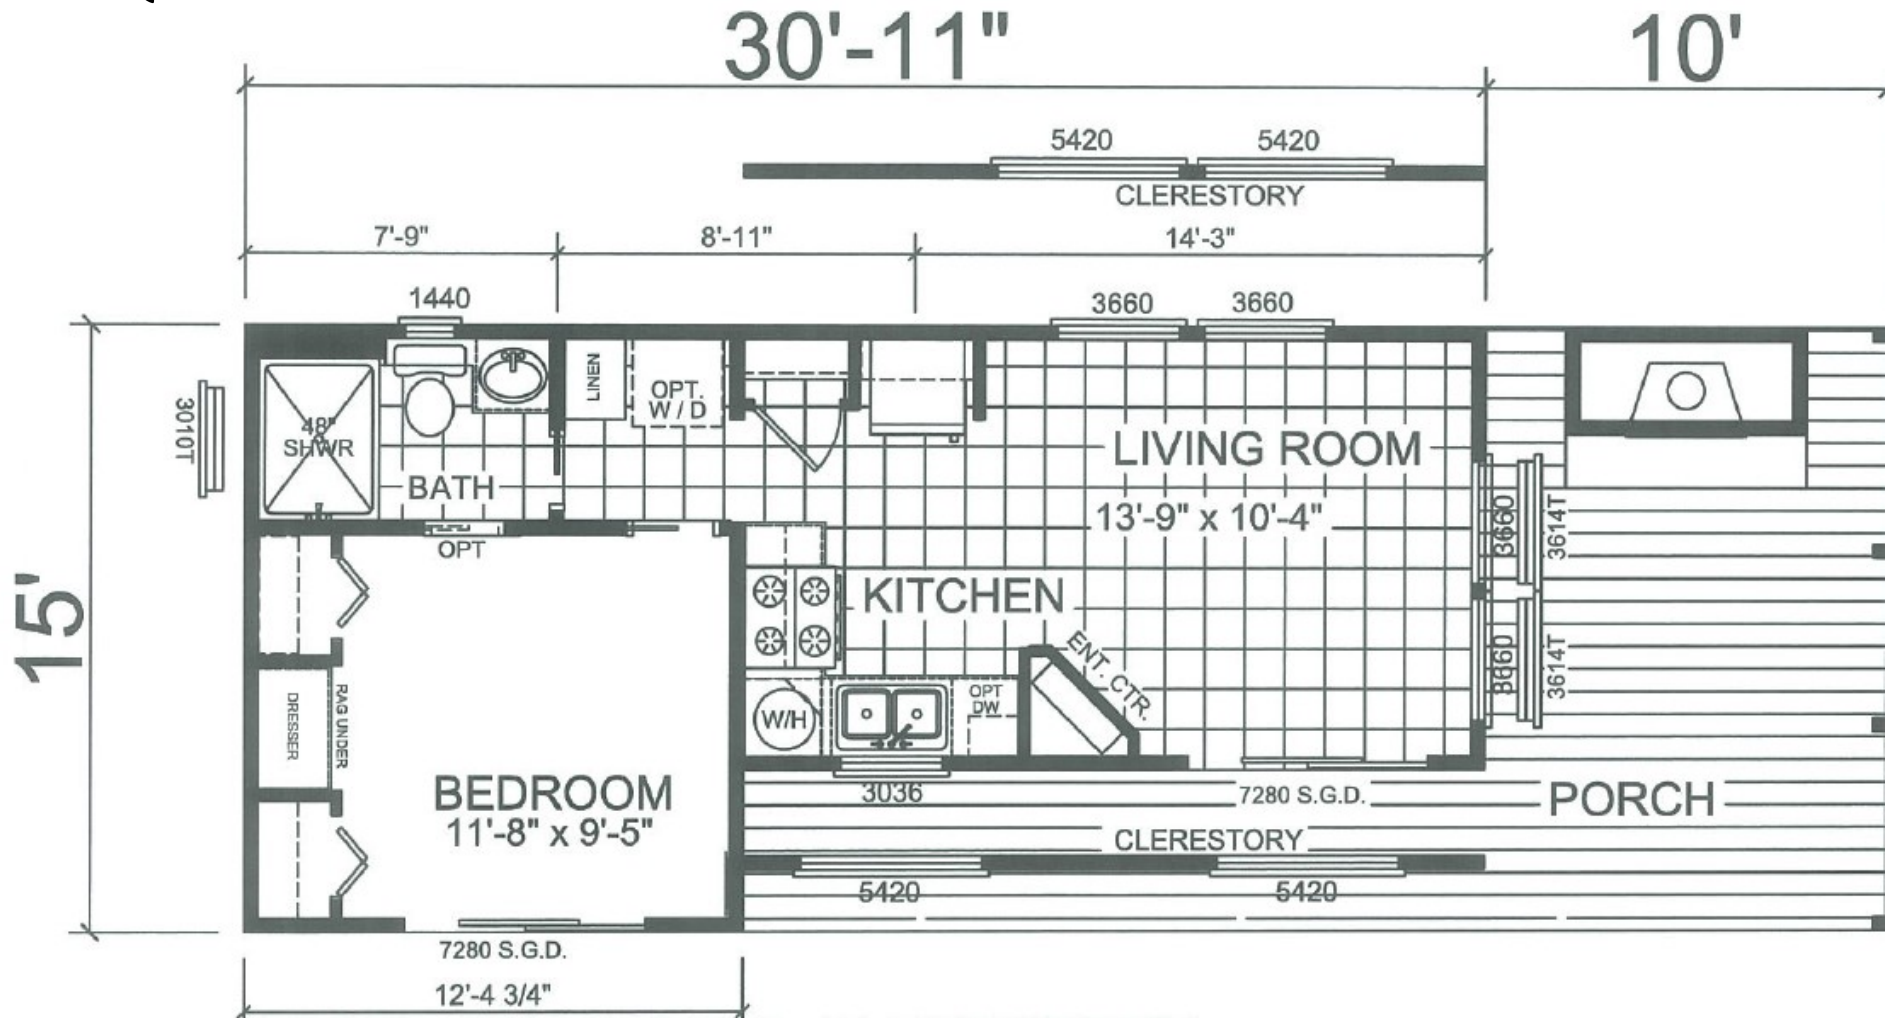

516 Flipped

399 SQ FT

view our display models at 4384 E Interstate 30, Rockwall, Texas 75087

1-877-219-4059 or 972-771-2176

www.CabinSupercenter.com

www.ParkModelSupercenter.com

MHDRET00036207/IHB1526