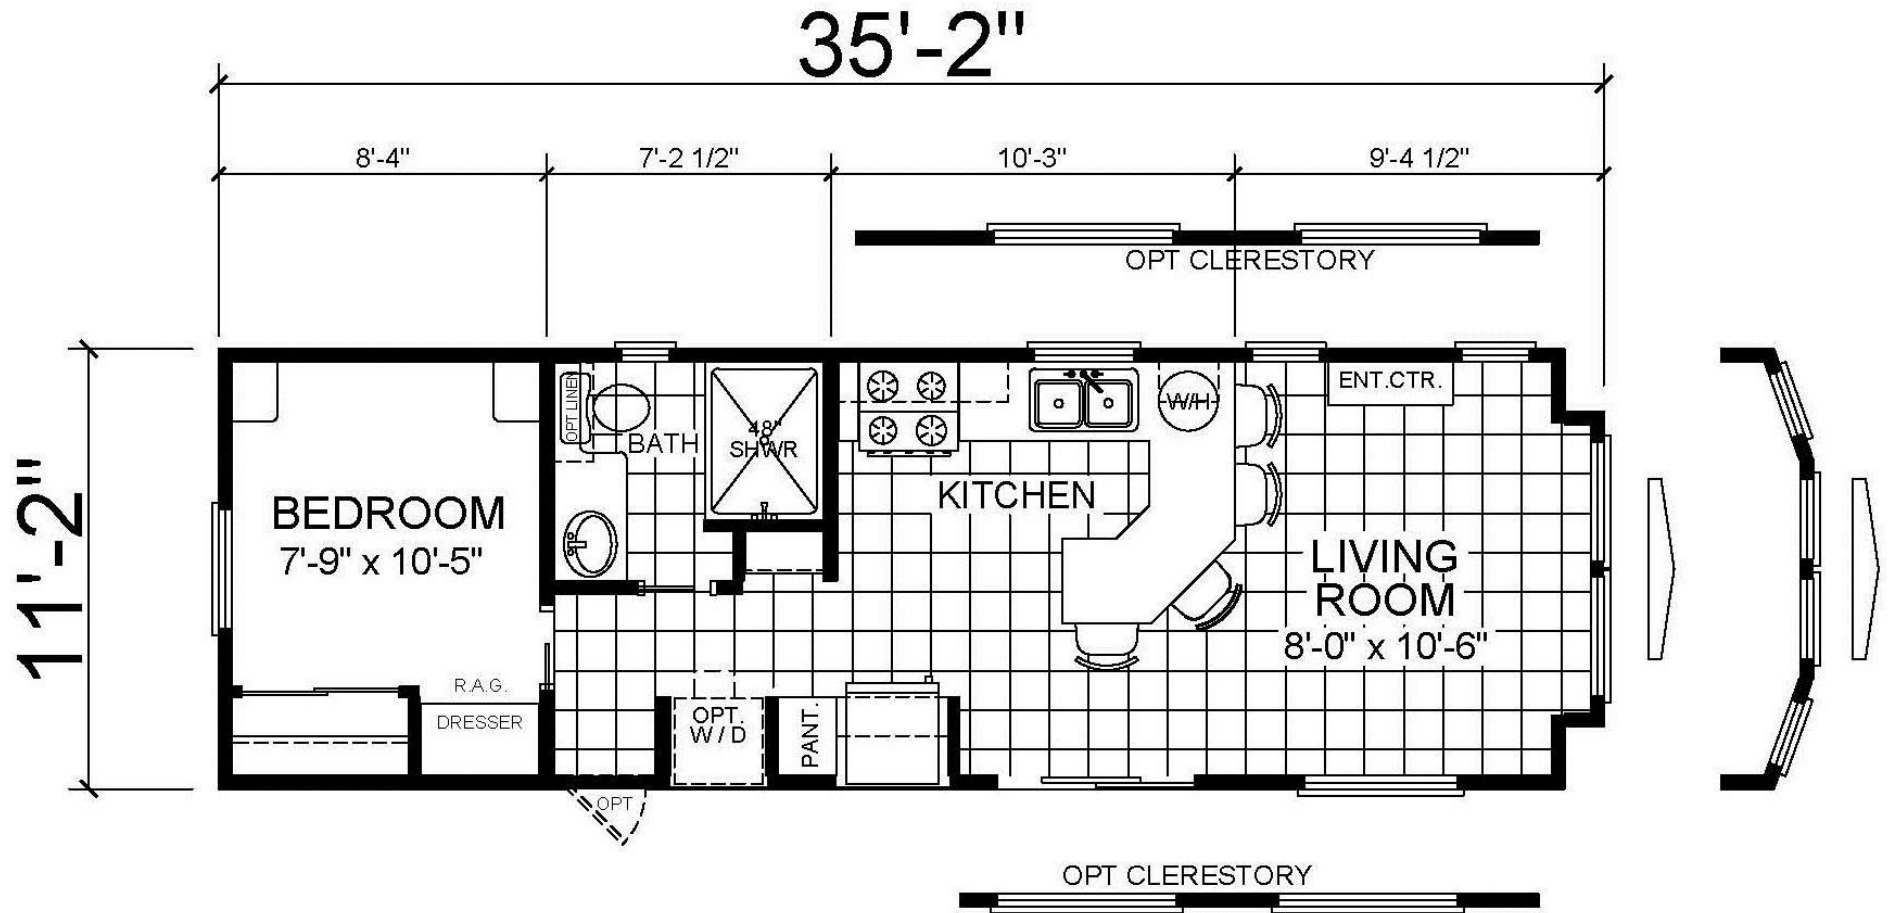

A-508

399 SQ FT

view our display models at 4384 E Interstate 30, Rockwall, Texas 75087

1-877-219-4059 or 972-771-2176

[www.RecreationalResortCottages.com](http://www.RecreationalResortCottages.com)

MHDRET00036207/IHB1526