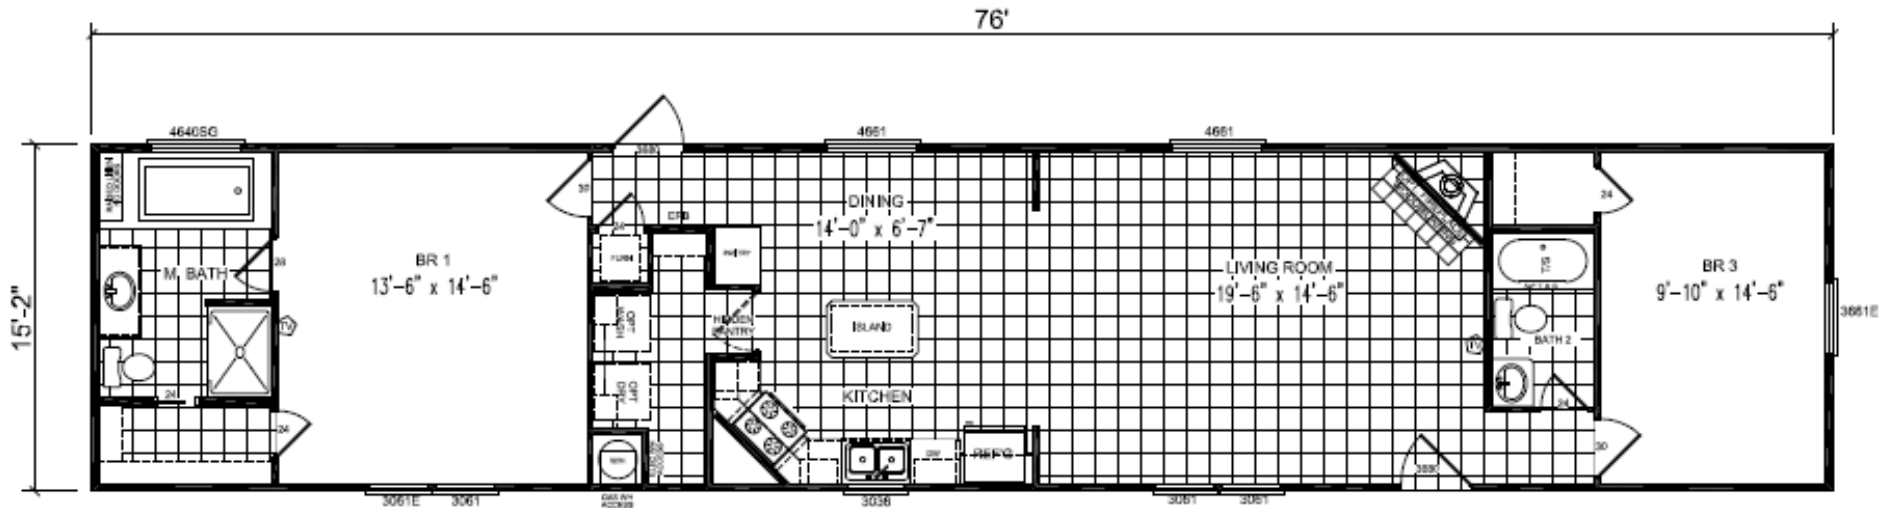

1215—Two Bedrooms

1153 SQ FT

view our display models at 4384 E Interstate 30, Rockwall, Texas 75087

1-877-219-4059 or 972-771-2176

www.CabinSupercenter.com

www.ParkModelSupercenter.com

MHDRET00036207/IHB1526