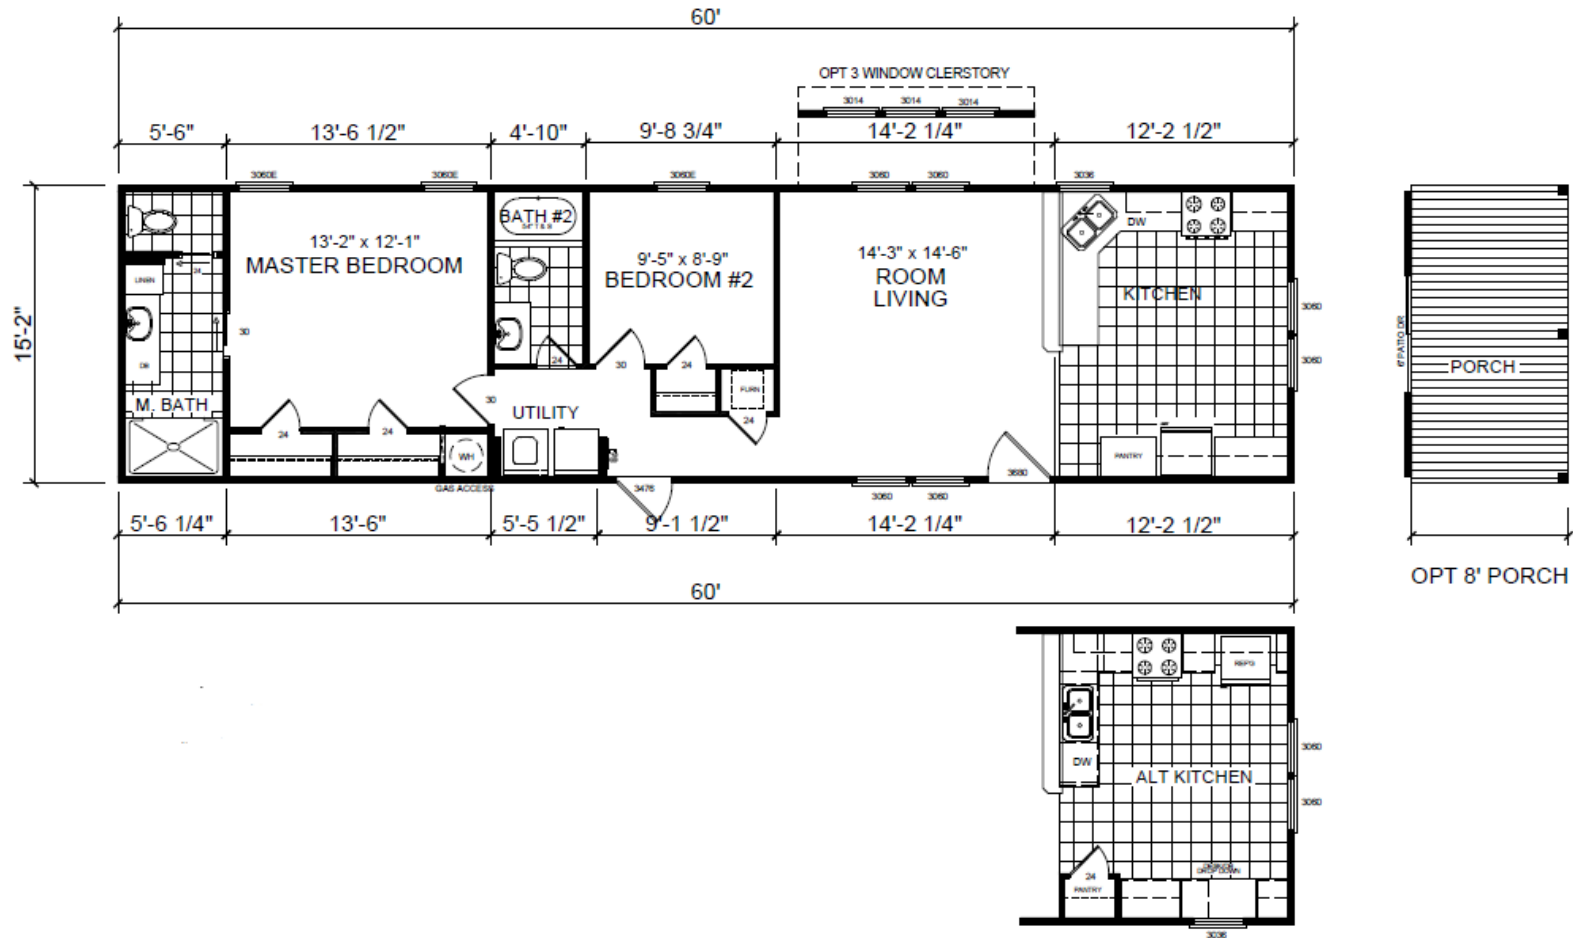

# CS-1208

910 SQ FT

view our display models at 4384 E Interstate 30, Rockwall, Texas 75087

1-877-219-4059 or 972-771-2176

[www.CabinSupercenter.com](http://www.CabinSupercenter.com)

[www.ParkModelSupercenter.com](http://www.ParkModelSupercenter.com)